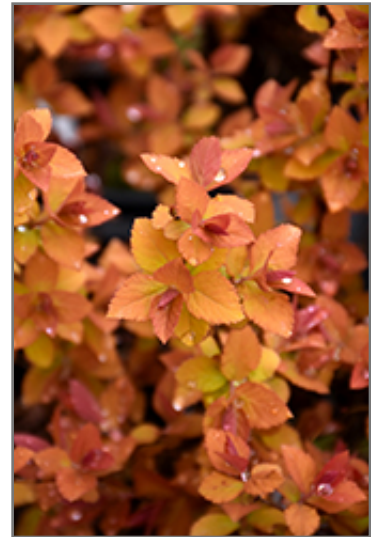

Double Play Big Bang Spirea foliage
Photo courtesy of NetPS Plant Finder