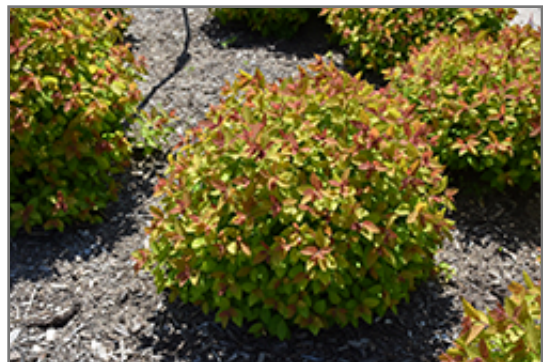

Double Play Big Bang Spirea
Photo courtesy of NetPS Plant Finder