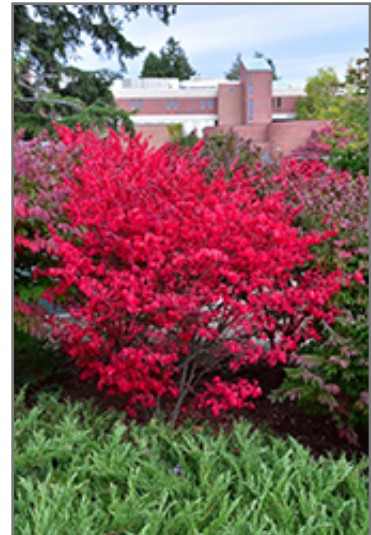

Compact Winged Burning Bush in fall
Photo courtesy of NetPS Plant Finder