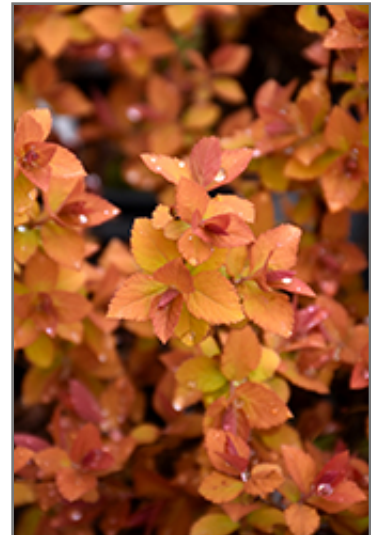

Double Play Big Bang Spirea foliage
Photo courtesy of NetPS Plant Finder