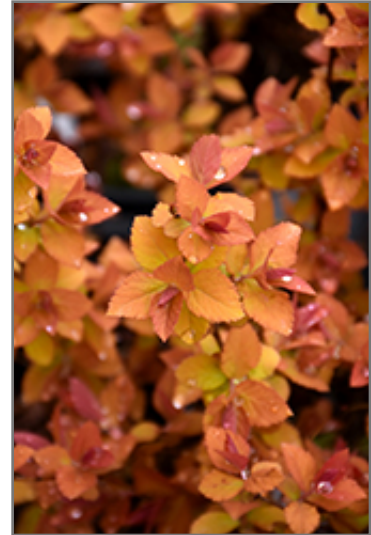

*Double Play Big Bang Spirea foliage
Photo courtesy of NetPS Plant Finder*